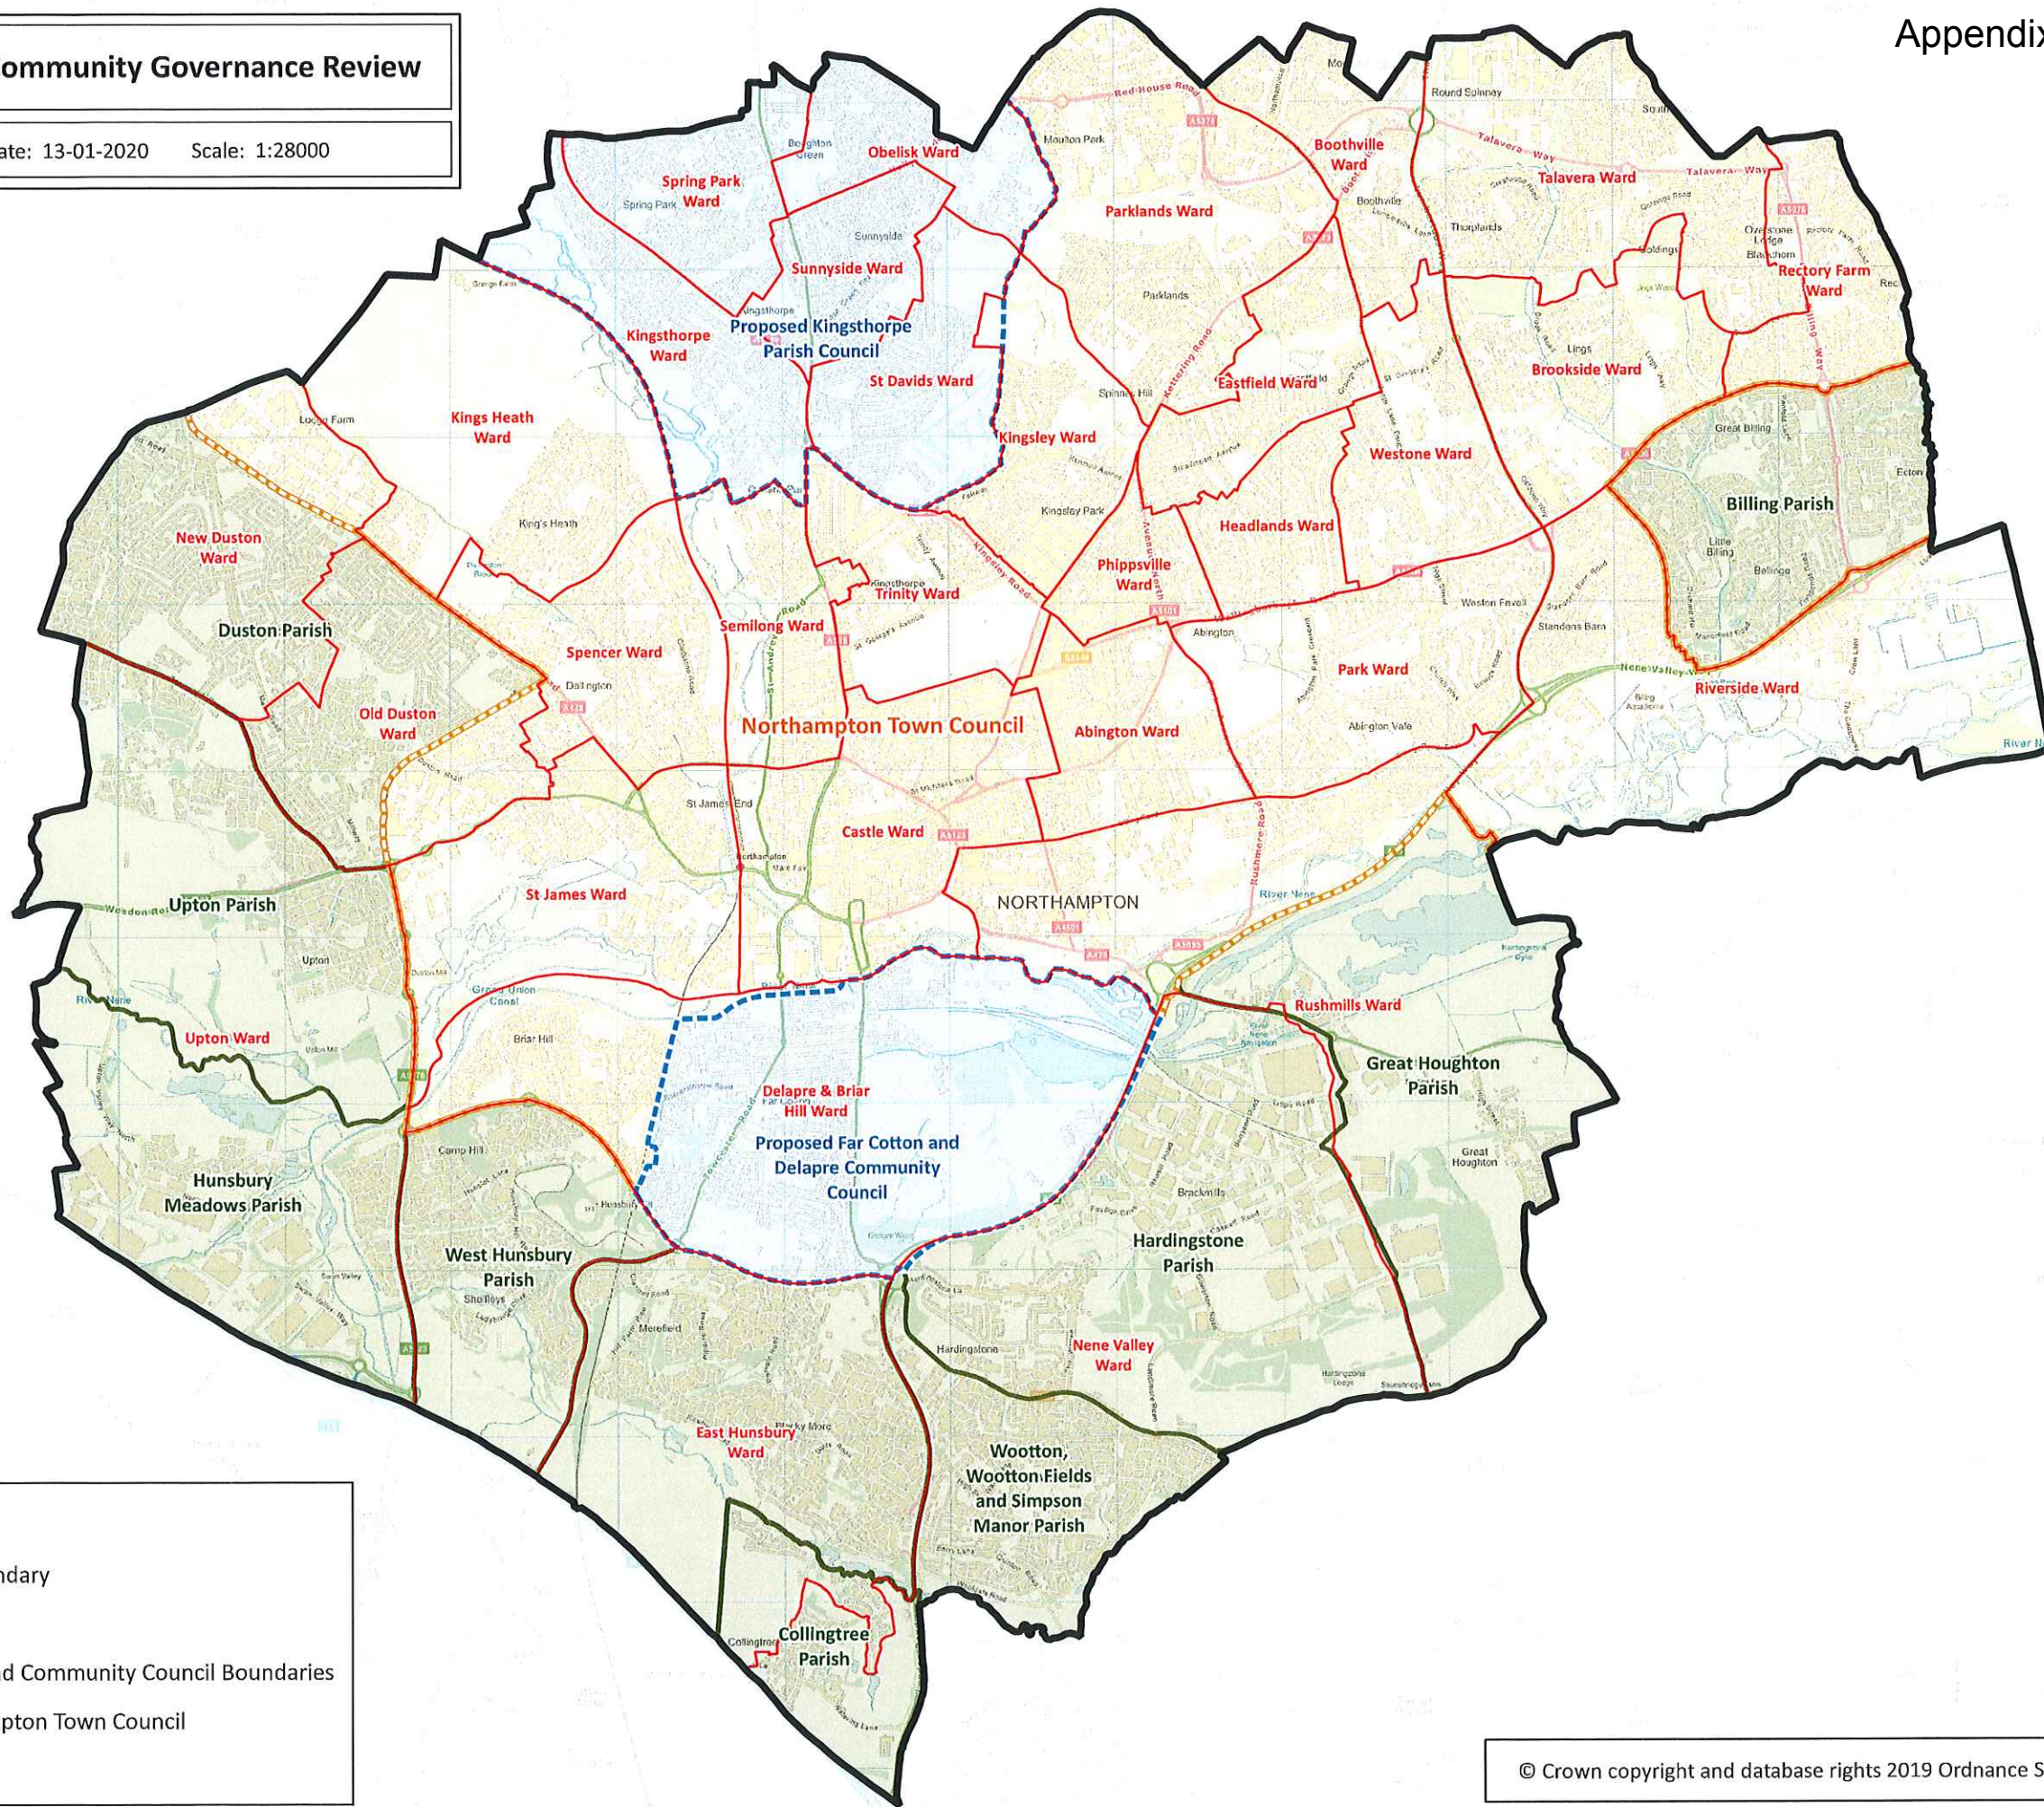

NORTHAMPTON
BOROUGH COUNCIL

Community Governance Review

Date: 13-01-2020 Scale: 1:28000

Legend

- Northampton Boundary
- Ward Boundaries
- Proposed Parish and Community Council Boundaries
- Proposed Northampton Town Council
- Parish Boundaries

NORTHAMPTON
BOROUGH COUNCIL

Community Governance Review

Date: 13-01-2020 Scale: 1:28000

Legend

- Northampton Boundary
- Proposed New Parish/Community Boundaries
- Proposed New Town Council Boundary
- Parish Boundaries (2019)
- Unparished Area