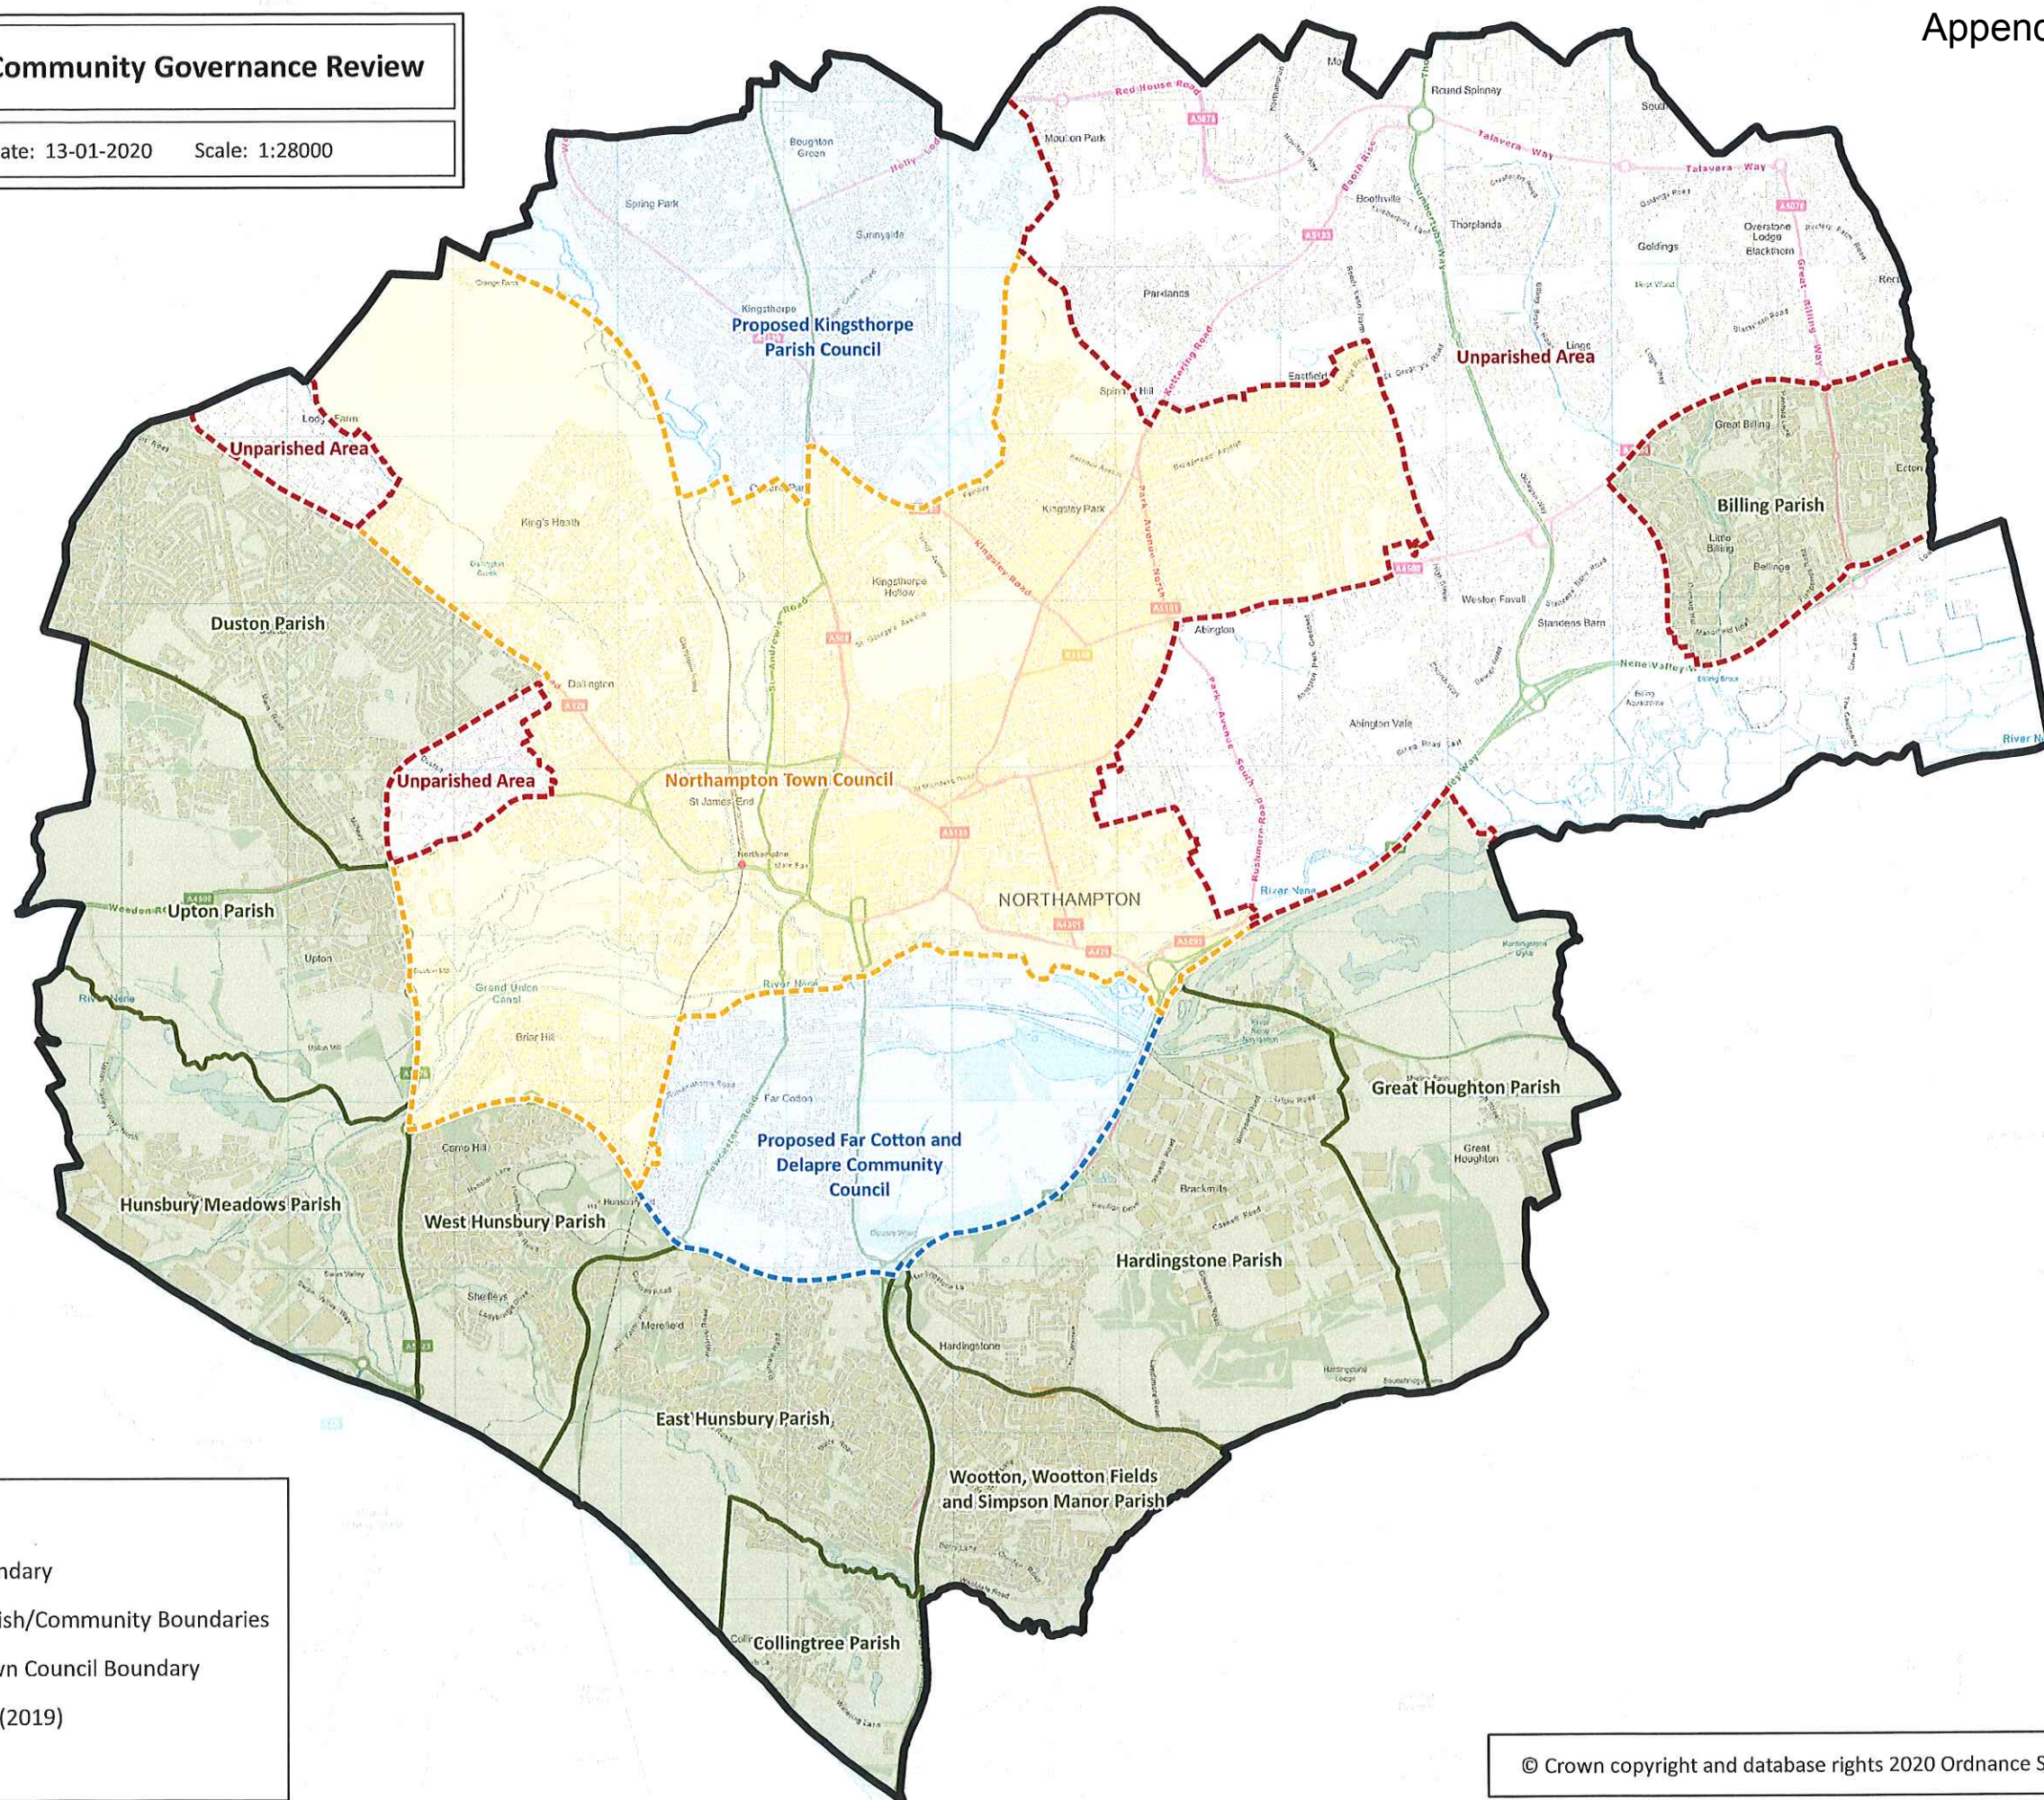

NORTHAMPTON
BOROUGH COUNCIL

Community Governance Review

Date: 13-01-2020 Scale: 1:28000

Legend

- Northampton Boundary
- Ward Boundaries
- Proposed Parish and Community Council Boundaries
- Proposed Northampton Town Council
- Parish Boundaries

NORTHAMPTON
BOROUGH COUNCIL

Community Governance Review

Date: 13-01-2020 Scale: 1:28000

Legend

- Northampton Boundary
- Proposed New Parish/Community Boundaries
- Proposed New Town Council Boundary
- Parish Boundaries (2019)
- Unparished Area